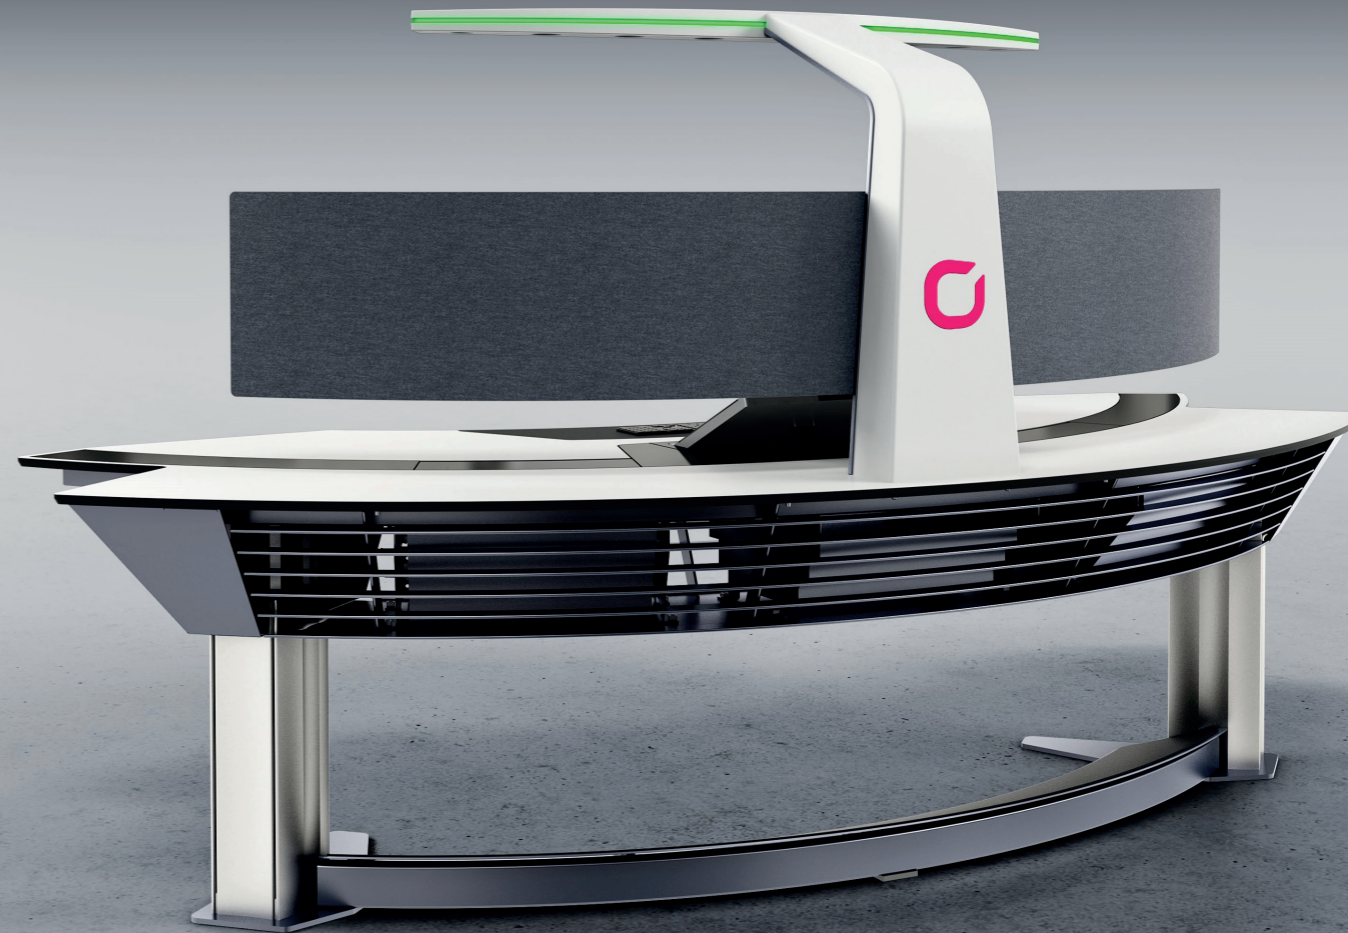

# DESIGN MEETS TECHNOLOGY

- ⌚ HUMAN CENTERED DESIGN
- ⌚ 360° USER EXPERIENCE & ERGONOMICS
- ⌚ THE HOLISTIC WORKPLACE REVOLUTION

## ☉ LIGHT & SOUND BAR

The innovative light & sound bar combines all-round visibility of RGB LED signals (e.g. busy/free/...) with dimmable LED workspace lighting. It lets you choose the lighting environment which is right for you, day or night, by offering lighting options similar to natural daylight or softer tones. The LIGHT sound system delivers audio output from above to where you need it – your own workspace – which also helps to reduce the general noise level in the room.

## ☉ DESK CONTROL

e D E S K has a number of innovative features built into its table design and operation which makes it intuitive and simple to use as well as providing a clear space to work in. Table and monitor height, touchscreen tilt, lighting and volume, for example, are easily adjustable from touch panels next to the main touchscreen.

## ☉ CLEAR DESK - INTERFACE PANELS

e D E S K offers great flexibility if you need to plug in and use additional equipment. In contrast to the conventional second control panel on the desk, freely configurable, foldaway interface panels in the desktop give you the option of always have a “clear desk”. You can also access power outlets or temporarily connect a radio control unit as and when you need to.