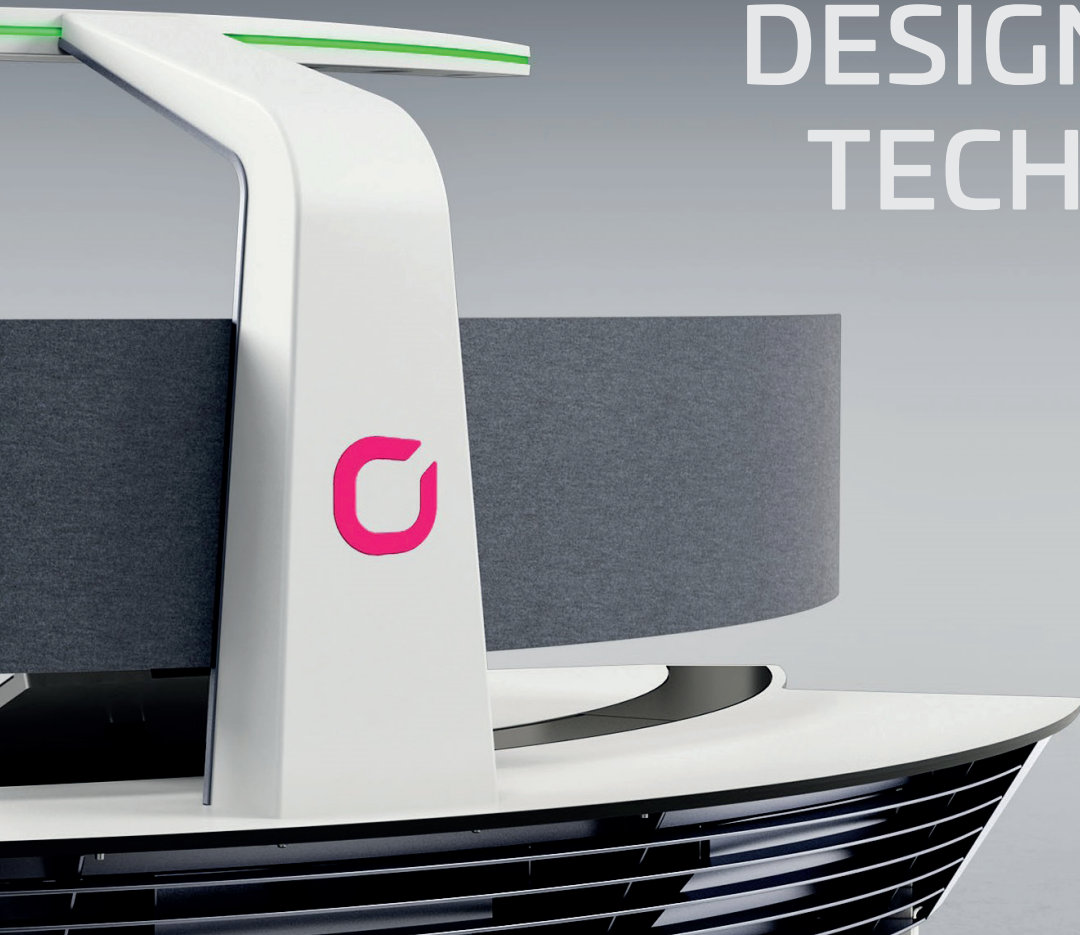

# DESIGN MEETS TECHNOLOGY

- ⌚ HUMAN CENTERED DESIGN
- ⌚ 360° USER EXPERIENCE & ERGONOMICS
- ⌚ THE HOLISTIC WORKPLACE REVOLUTION

## ☉ LIGHT & SOUND BAR

The innovative light & sound bar combines all-round visibility of RGB LED signals (e.g. busy/free/...) with dimmable LED workspace lighting. It lets you choose the lighting environment which is right for you, day or night, by offering lighting options similar to natural daylight or softer tones. The LIGHT sound system delivers audio output from above to where you need it – your own workspace – which also helps to reduce the general noise level in the room.

## ☉ DESK CONTROL

e D E S K has a number of innovative features built into its table design and operation which makes it intuitive and simple to use as well as providing a clear space to work in. Table and monitor height, touchscreen tilt, lighting and volume, for example, are easily adjustable from touch panels next to the main touchscreen.

## ☉ CLEAR DESK - INTERFACE PANELS

e D E S K offers great flexibility if you need to plug in and use additional equipment. In contrast to the conventional second control panel on the desk, freely configurable, foldaway interface panels in the desktop give you the option of always have a “clear desk”. You can also access power outlets or temporarily connect a radio control unit as and when you need to.